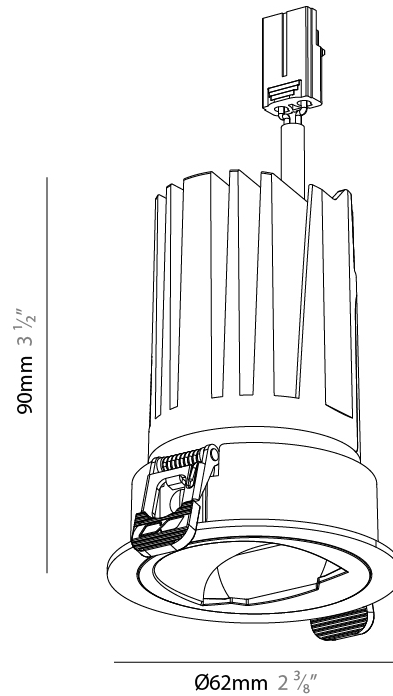

GENERAL

Series: Bioniq Evo Round Wallwash
Partner: Prolicht
Division: Architectural
Installation: Recessed
Product Type: Wallwash
Mounting Location: Ceiling
Light Distribution: Adjustable / Asymmetric

PHYSICAL

Shape: Round
Diameter (mm): 62
Diameter (in): 2 3/8
Height (mm): 90
Depth (mm): 100
Height (in): 3 1/2
Depth (in): 3 15/16
Ceiling Thickness (mm): 2 - 15
Ceiling Thickness (in): 1/16 - 9/16
Weight (kg): 0.2
Fixture Finish: SSR / BKV / CWI / CRY / HAB / UFT / ITA / RUA / FTG / MYG / LOD / PUS / FRO / FUP / KIA / POP / BLS / SPG / MEY / GOH / CHC / COM / ABZ / JAG / OBR / MOS / ROR
Fixture Material: Extruded Aluminum
Cut-out Measurements: Ø 55mm/2 3/16"

ELECTRICAL

Lamp Type: LED (Zhaga Standard)
Input Wattage (W): 5.5
Dimming: Non-dimming / DALI Dimming / MATTER Dimming
Driver Included: No
Driver Location: Remote
Driver Type: Constant Current - Universal
Driver Class: Class 2
Constant Current (MA): 250mA
Upon Request: 0-10V Dimming / Phase Dimming

LED

Color Temperature (°K): 2400 / 2700 / 3000 / 3500 / 4000
Max. Delivered Lumen (lm): Max 470
Nominal Lumen (lm): Max 828
CRI: >90 CRI
Efficiency (%): 85.5
Lamp Life (hrs): 50000

OPTICAL

Adjustability: Rotational 350° / Tilt 30°

RATINGS AND CERTIFICATIONS

Certified By: Certified for North American Standards
IP rating: IP65
Glare Rating: ≤ 10